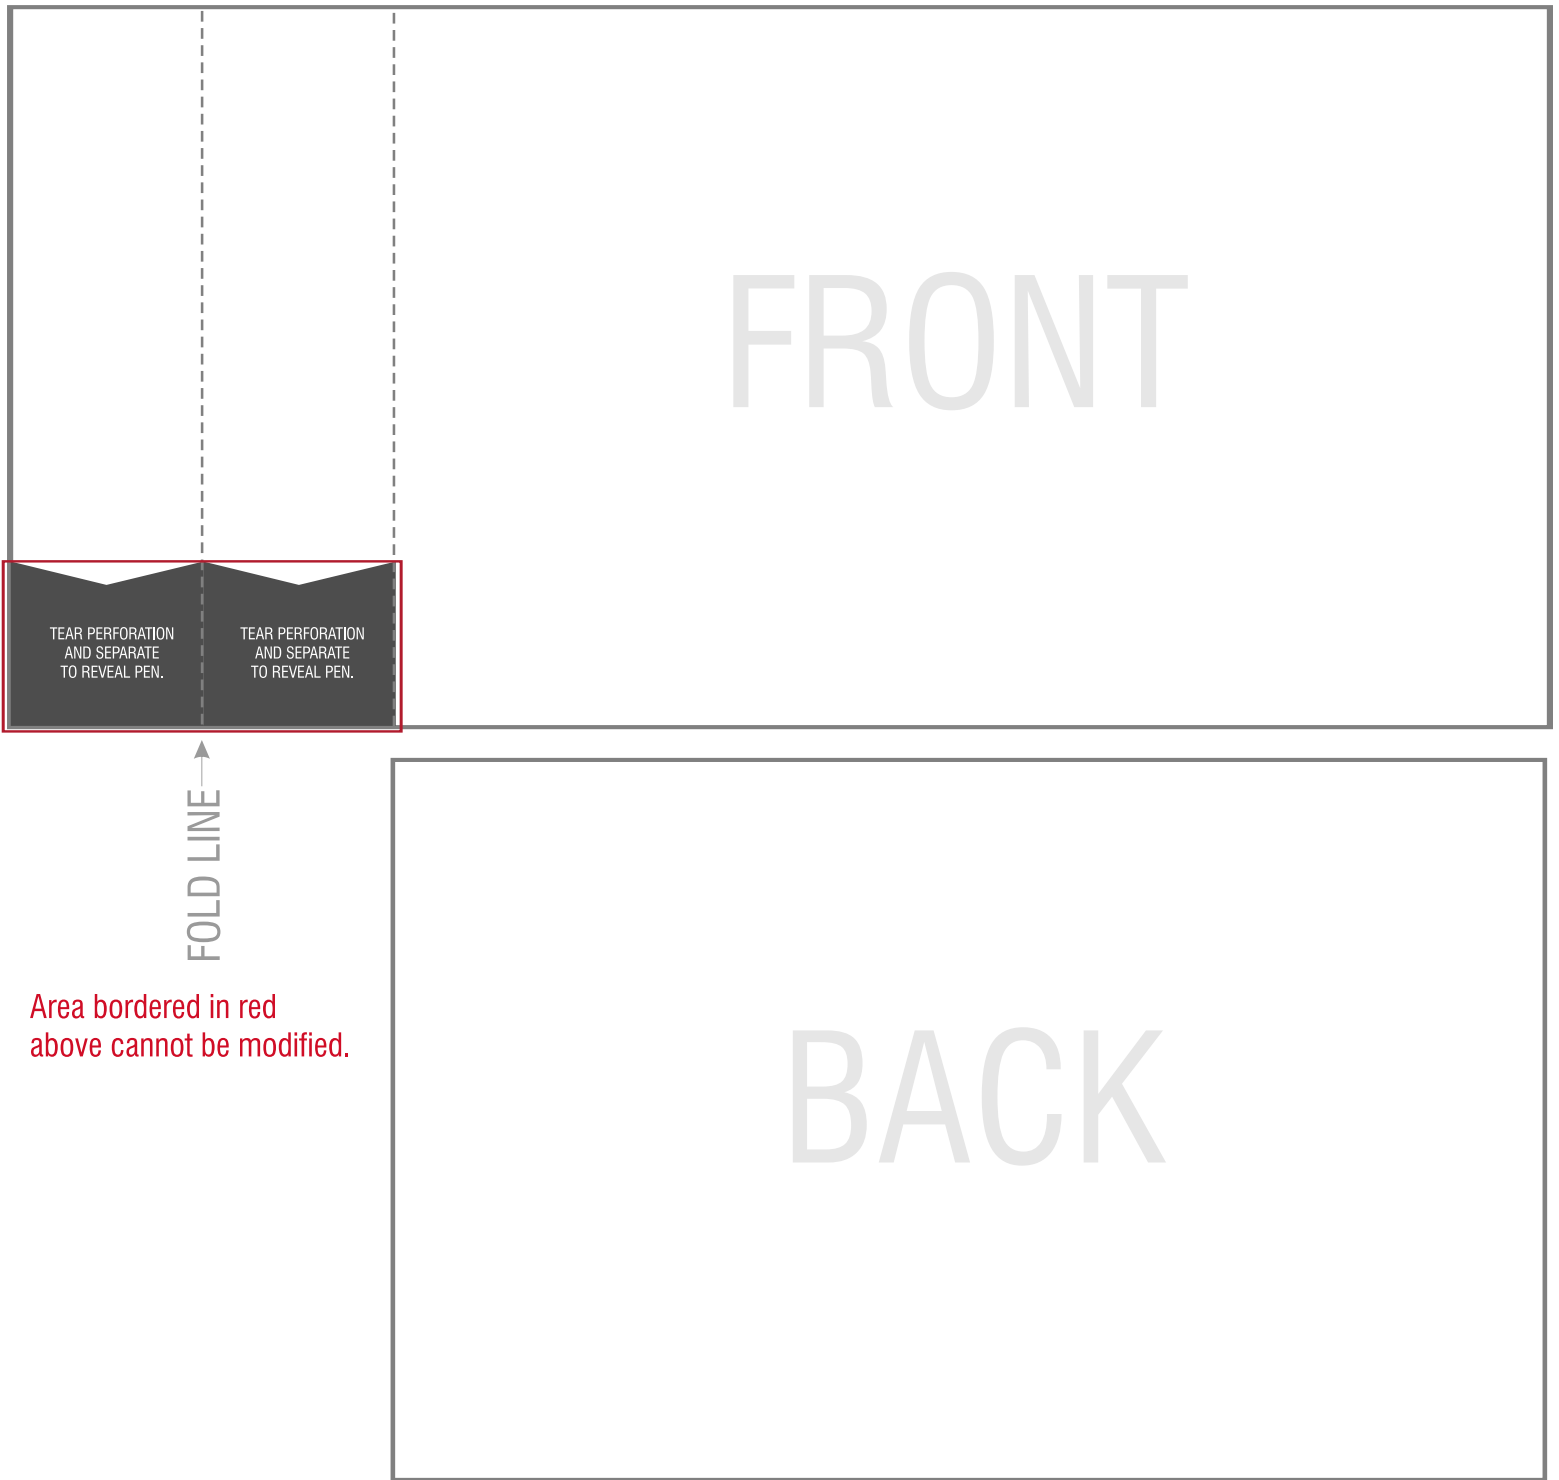

Product Imprint Template

**Rip 'n Write Postcard Pen**

Product Numbers: RNW

Imprint: Four color process on one side and one spot color imprint on reverse

Final postcard size: 7" x 3.75". Front Imprint (including pen area): 8" x 3.75". Back Imprint: 6" x 3.75.

Add .125" on all four sides for full bleed.

FRONT

BACK

FOLD LINE

TEAR PERFORATION AND SEPARATE TO REVEAL PEN.

TEAR PERFORATION AND SEPARATE TO REVEAL PEN.

Area bordered in red above cannot be modified.

**GENERAL ARTWORK REQUIREMENTS:**